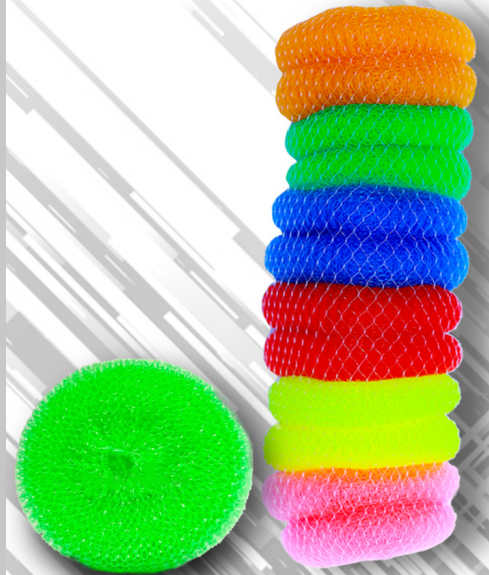

SCRUB PAD
Sponge + Scrub pad with aloxide

SCRUBBER

SCRUBBER PAD HARDY LARGE

SCRUBBER PAD GREEN LARGE

NARROW FABRIC SMALL

NARROW FABRIC MEDIUM

NARROW FABRIC LARGE

LOOFA BATHNET

BOTTLE BRUSH SMALL

BOTTLE BRUSH BIG

MOPS

Butterfly Big White

Butterfly Small White

Sigma Big White

Sigma Small White

Sigma Big Clr